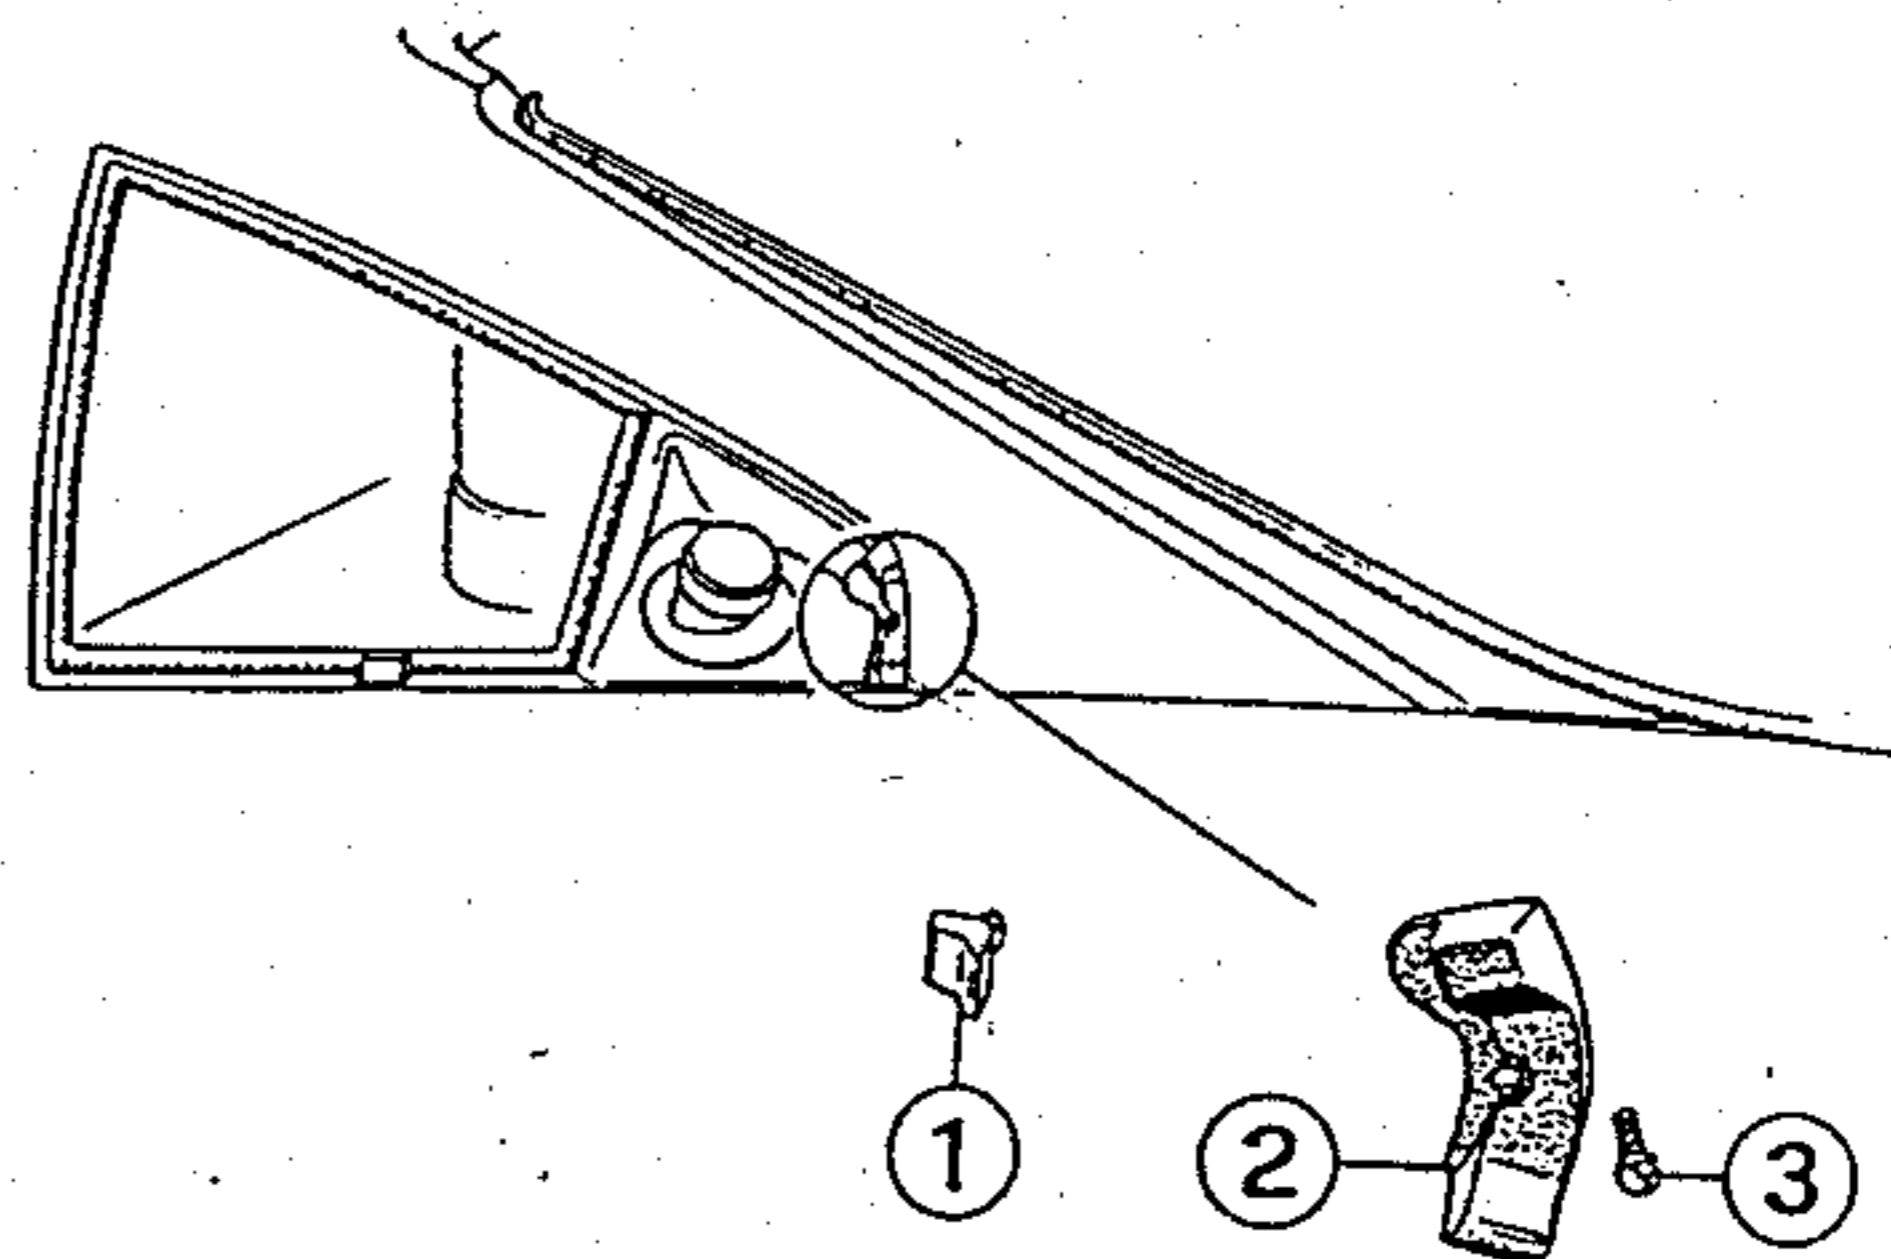

SERVICE BULLETIN No 90-11

**PRODUCTION CHANGE**

DATE: 10/5/88

**SUBJECT: SIDE GRILL GROMMET**  
**VEHICLES: 328 GTS**

Starting from:	Model	328 GTS					
	Area	All					
	Chassis no.	76681					
	Engine no.						
	Gearbox no.						

**Description:**

The left side grill grommet is of a new design.

**Reason:**

Production change.

REPLACED PARTS			NEW PARTS		
ref. fig.	Part Number	Description	ref. fig.	Part Number	Description
1	61989600	Grommet	2	62460200	Grommet
			3	10389377	Screw