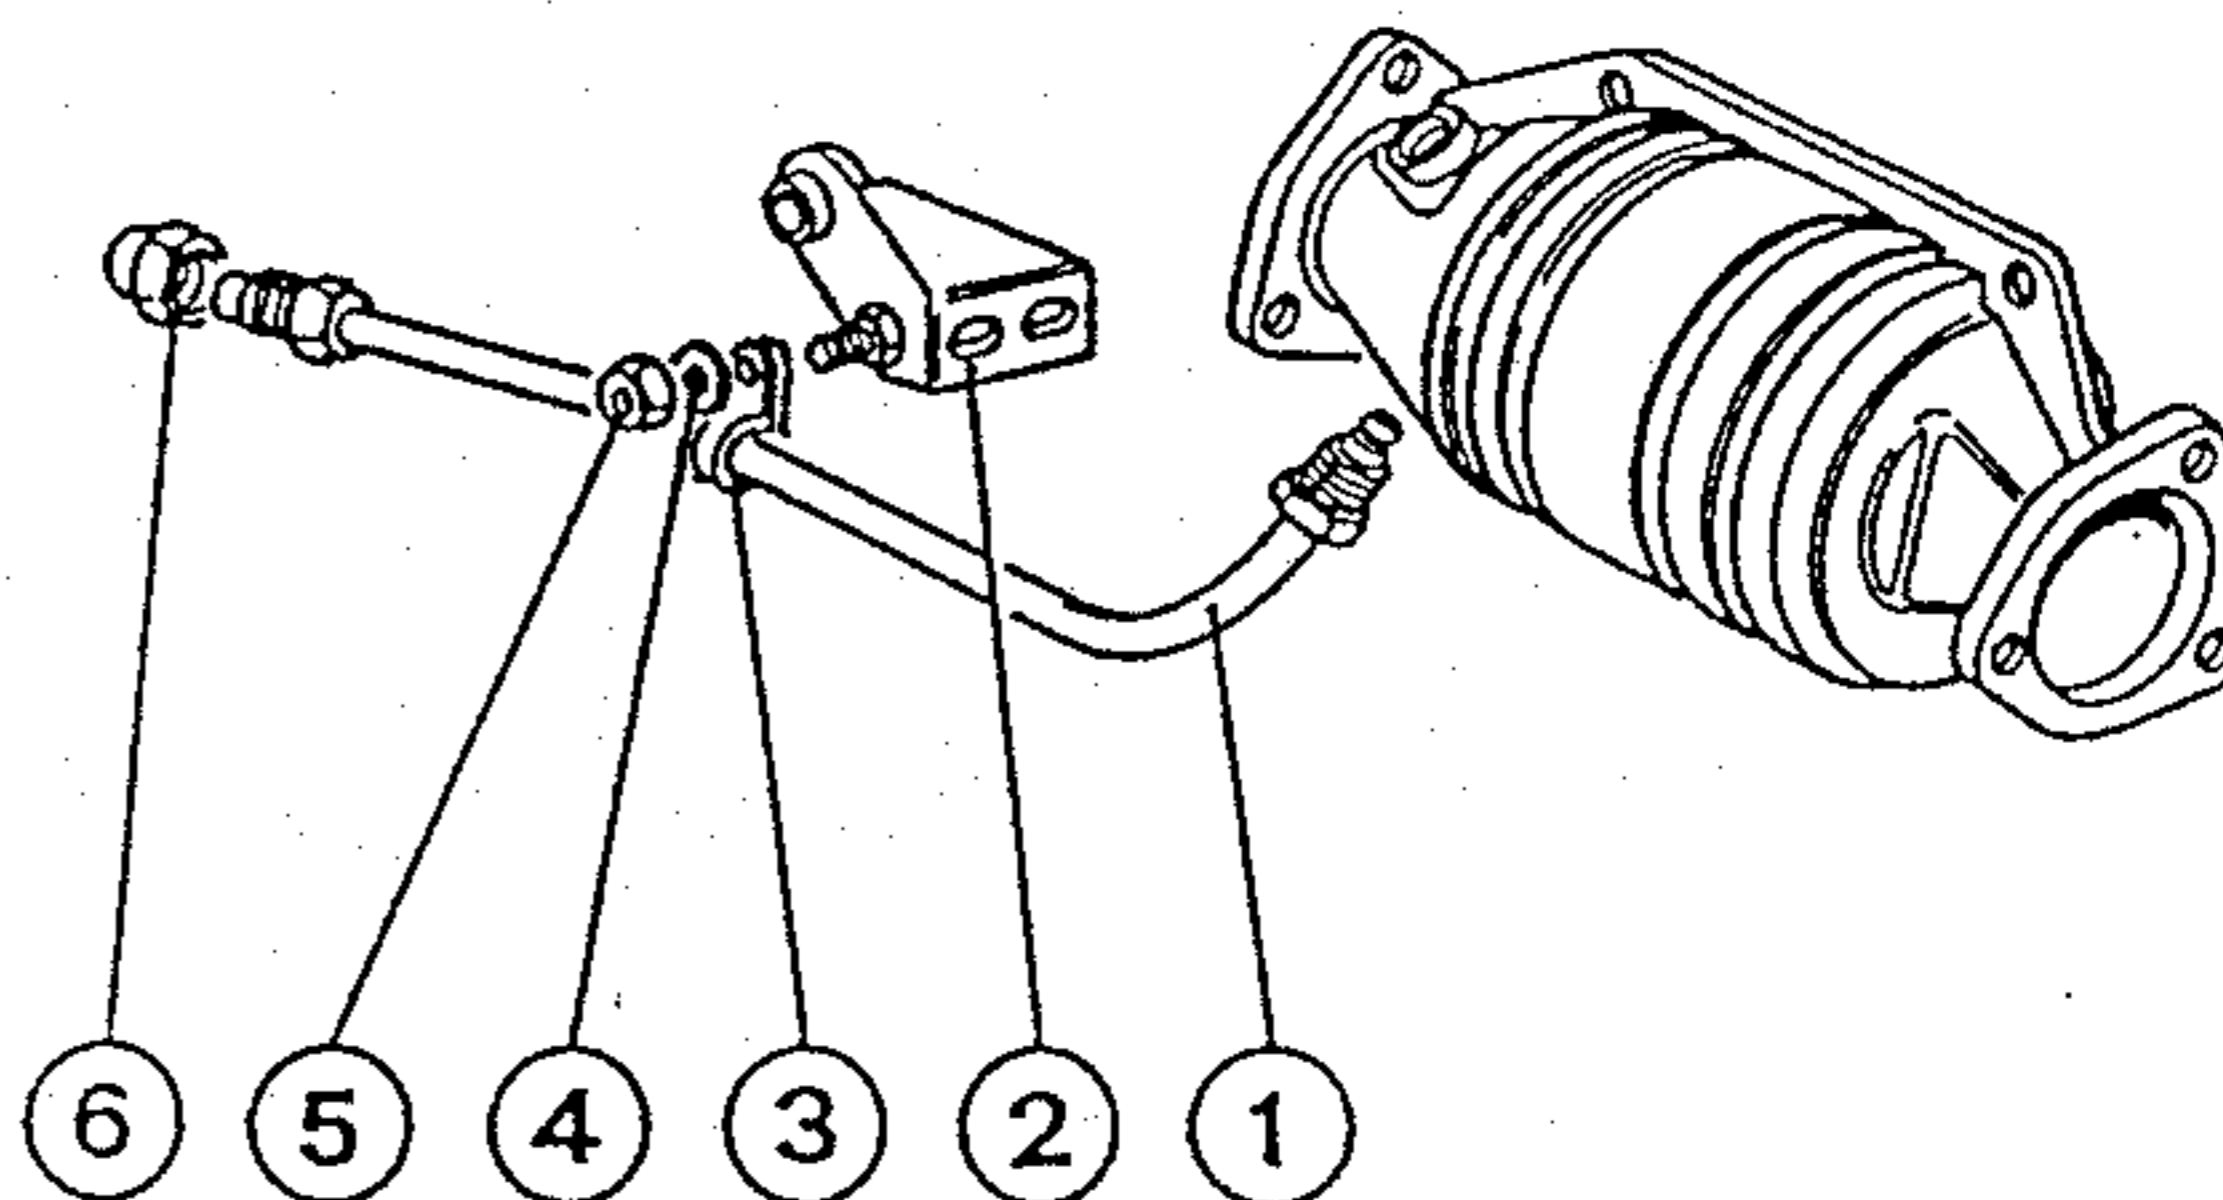

SERVICE BULLETIN No

15-3

**PRODUCTION CHANGE**

DATE: 6/15/88

SUBJECT: CO / HC PROBE

VEHICLES: 328 USA / 3.2 MONDIAL USA

Starting from:	Model	328	Mondial			
	Area					
	Chassis no.	75609	75587			
	Engine no.	10516	10194			
	Gearbox no.					

**Description:**

A pipe is installed on the catalytic converter to check CO / HC in order to comply with the new Swiss regulations. The modification is extended on all ( 8 Cyl.) cars provided with catalytic converters.

**REPLACED PARTS**

**NEW PARTS**

ref. fig.	Part Number	Description	ref. fig.	Part Number	Description
-	110860	Plug	1	136747	Probe
-	10298460	Gasket	2	136251	Right bracket
			3	10418101	Clamp
			4	12644601	Washer
			5	116416	Nut
			6	16109642	Plug

Spare parts procedures:

Reference spare parts catalogue:

3.2 Mondial No. 473/87 Tav. 20 and 328 No. 462/87 Tav. 18